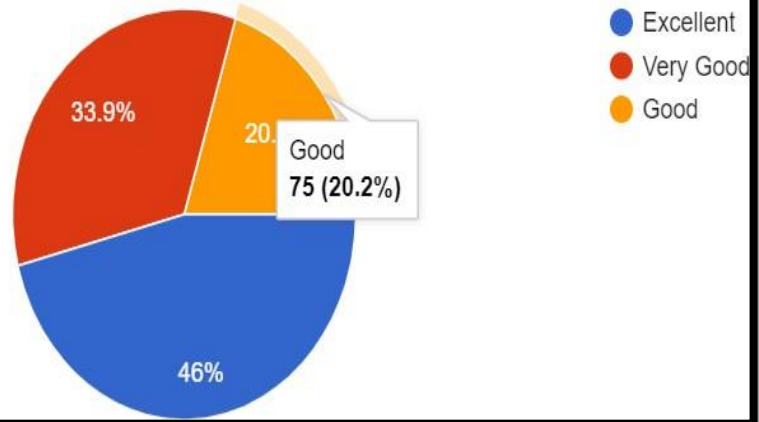

"வேளூன்றும் விழுதுகள்" by Dr.K.Manimekalai

372 responses